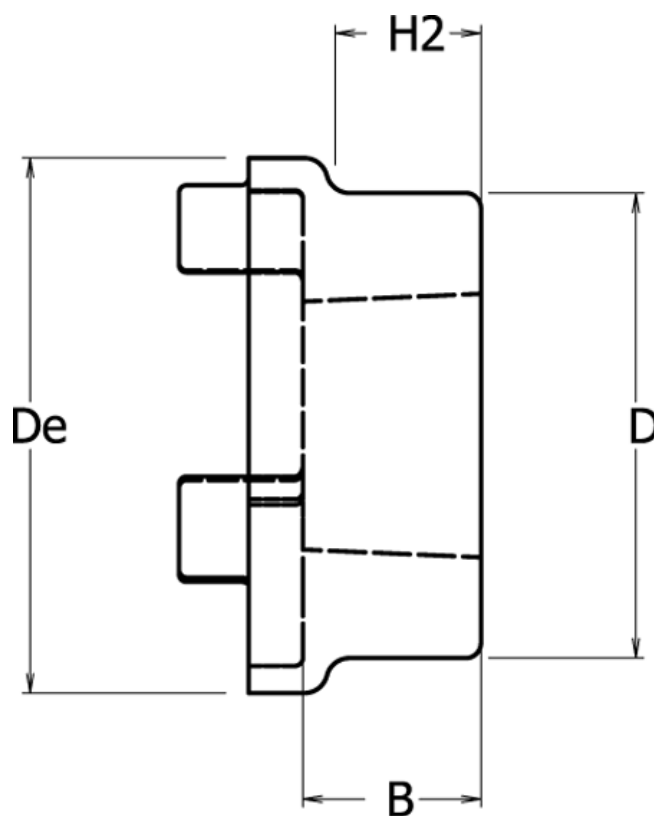

Article number: 3303180H

Description: Coupling Hub HRC-H 180
w/Taperbushing udvendig 2517 maks. boring 65 mm

Measures

B	= 46.5
D	= 125
De	= 180
For bush	= 2517
H2	= 34.5